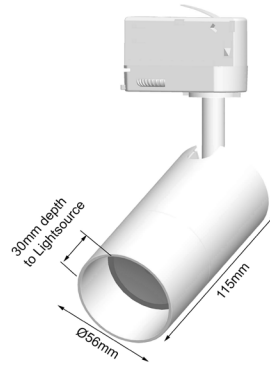

CENTI - GU10

Powered by Soraa

CENTI GU10 is powered with Soraa GU10. The result is directional light with near perfect light distribution, exquisitely uniform color and smooth, artifact free transitions. Beam angle range is from narrow spot to flood, combined with Soraa Snap System accessories.

Chassi in aluminium.

Adjustable 90°. Turnable 360° stop.

| | |
|--------------|---|
| Diameter | 56 mm |
| Length | 115 mm |
| CRI | 95 |
| Light Source | Soraa GU10 (Empty Housing possible) |
| Socket | GU10 |
| Power | 230 V / 7.5W |
| Lumen | 390 |
| Beam | 9° (compatible with snap System) |
| Snap System | 17°, 25°, 36°, 60° 10°x 60°, 10°x 25°, 10°x 36° 25°x 25°, 36°x 36°, 40°, <i>Cutoff Louver</i> |
| Colours | White/Black |