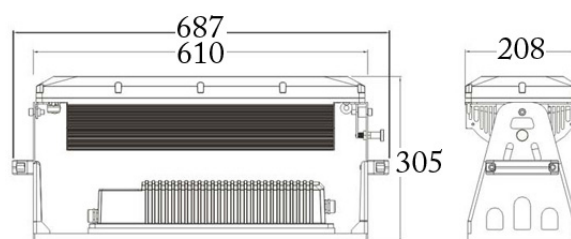

Die-cast aluminium housing.

Length	687 mm
Height	305 mm
Width	208 mm
Lumen	>17000lm
Power	300W
Input Voltage	AC 100-240V 50/60Hz
Light Source	108 x 3W CREE White LEDs
Kelvin	CW: 5300~7000K WW: 2700K/3000K
IP Rating	IP66
Lens Options	6° / 25° / 40° / 60° / 80°
Option	Wireless DMX
Weight	24,1kg