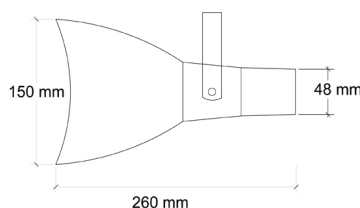

AROS

LED - SPOT - 3 PHASE

Chassi i aluminium.

Ställbar 90°.

Vridbar 360°.

Chassi in aluminum.

Adjustable 90°.

Turnable 360°.

Diameter	150mm /48mm
Height	260 mm
Power	230V 50Hz
Light Source	LED
Socket	GU10
Colours	White/Black

ART	NAME	COLOUR
90-III-0161	AROS	White
90-125-0162	AROS	Black

NOTES

SWEDLITE