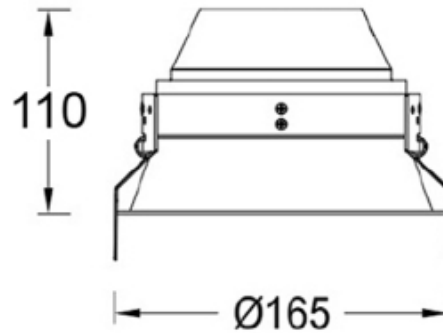

CENTI DL SLE30

Powered by **SORAA**

CENTI DL SLE30 is a Down Light powered with **Soraa Optical Light Engine SLE-30**. The result is directional light with near perfect light distribution, exquisitely uniform color and smooth, artifact free transitions. Beam angle range is from narrow spot to flood, combined with Soraa Snap System accessories.

External ballast box.

Adjustable 20°

Turnable 360°

Diameter	165 mm
Height	110 mm
Cut out	Ø155 mm
Lumen	950 / 1000
Kelvin	2700K / 3000K
Cri	95
Nominal Power	16,1
Light Source	SORAA LED
Beam angle	9° / 25° / 36° / 60° 10° - 25° / 10°-36° (Oval)
Colours	White/Black