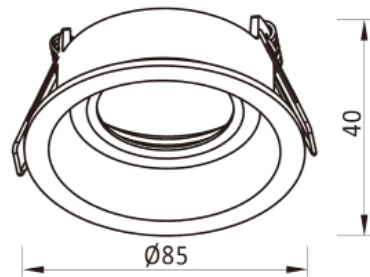

CENTI DL GU10 ADJUSTABLE

Down Light

Down Light for GU10.

UGR > 10 by adding Anti Glare Ring.

Diameter	85 mm
Height	40 mm
Cut Out	75 mm
Colours	White/Black
Optional	Anti Glare Ring

ART	NAME	COLOUR
74-A-1018-0001	CENTI DL GU10	White
74-A-1018-0002	CENTI DL GU10	Black
74-A-0979	UGR < 10 Anti Glare Ring	Black