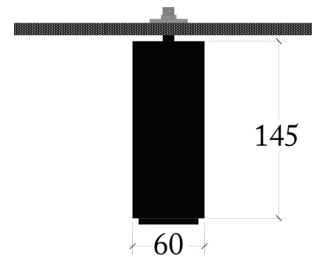

CYLINDRO

CEILING LED/HALOGEN

Chassi i aluminium.

Chassi in aluminum.

Diameter	60 mm
Height	145 mm
Power	LED 230V 50Hz 12V Halogen Max 15W Max 35W
Socket	GU10 GU5,3 External transformer
Colours	White/Black