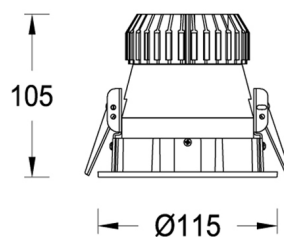

GINO powered by XICATO ARTIST

LED - Down Light IP44/20

Chassi i formpressad aluminium.
Anodiserad reflektor i 99,98% aluminium.
Extern driver.

Aluminum die casting trim
Reflector made of high quality 99,98% pure, anodized aluminum.
External driver.

IP-Class	IP44/IP20
Diameter	115 mm
Height	105 mm
Cut-out	107 mm
Lumen	2000lm
Kelvin	2700 / 3000K
Cri	98
Power	230 V 50 Hz
Light Source	XICATO LED ARTIST
Reflector	28°
Colours	White/Black
Option	Dimmable Dali / 1-10V