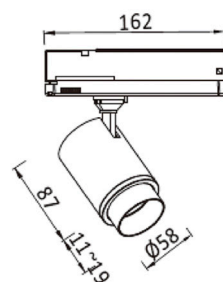

JUNE S

ZOOM SPOT

Aluminium die-casting housing. Light beam adjustable from 12° - 50°.

Diameter	58 mm
Length	87 mm (+11-19mm)
Kelvin	3000 / 4000
Cri	90
Light Source	CREE, 12W
Beam Angle	12° - 50°
Colours	White/Black
Dimmable	

ART	NAME	SOURCE	KELVIN	BEAM	WATT	COLOUR
74-ST-A584-BBCJ-0301	JUNE S	CREE	3000K	12° - 50°	12W	White
74-ST-A584-BBCJ-0302	JUNE S	CREE	3000K	12° - 50°	12W	Black
74-ST-A584-BBCJ-0401	JUNE S	CREE	4000K	12° - 50°	12W	White
74-ST-A584-BBCJ-0402	JUNE S	CREE	4000K	12° - 50°	12W	Black