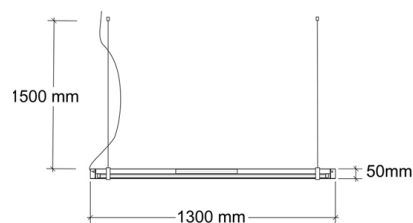

ROD

LED

Chassi i aluminium och akryl.
Wireupphäng eller montering dikt tak.

Chassi in aluminum and acrylic.
Suspended or surface mounted.

Diameter	50 mm
Length	1300 mm
Suspension	Max 1500 mm
Power	24Vdc
	External driver
Kelvin	3000K/4000K
Cri	>80
Light Source	Samsung 20W LED
Colours	White
Option	Dimmable

ART	NAME	WATT	KELVIN
90-148-9301	ROD 5.0 LED	20W	3000K
90-148-9401	ROD 5.0 LED	20W	4000K

NOTES

SWEDLITE