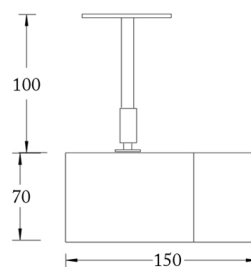

## LED - SPOT - CEILING

Chassi i aluminium.

Ställbar 90°.

Vridbar 360°.

Chassi in aluminum.

Adjustable 90°.

Turnable 360°.

Diameter	70 mm
Height	150 mm
Power	230 V 50 Hz
Light Source	LED
Socket	GU 10
Colours	White/Black