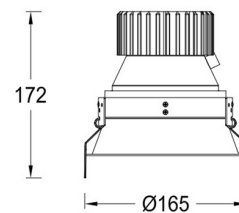

ART	NAME	SOURCE	LUMEN	KELVIN	WATT	COLOUR	HEAT SINK
74-XS-119-0201	VISI XICATO	XICATO	2000 lm	2700 K	29W	White	Passive
74-XS-119-0202	VISI XICATO	XICATO	2000 lm	2700 K	29W	Black	Passive
74-XS-119-0301	VISI XICATO	XICATO	2000 lm	3000 K	29W	White	Passive
74-XS-119-0302	VISI XICATO	XICATO	2000 lm	3000 K	29W	Black	Passive
74-XS-219-0201	VISI XICATO	XICATO	3000 lm	2700 K	29W	White	Passive
74-XS-219-0202	VISI XICATO	XICATO	3000 lm	2700 K	29W	Black	Passive
74-XS-219-0301	VISI XICATO	XICATO	3000 lm	3000 K	29W	White	Passive
74-XS-219-0302	VISI XICATO	XICATO	3000 lm	3000 K	29W	Black	Passive

NOTES

SWEDLITE