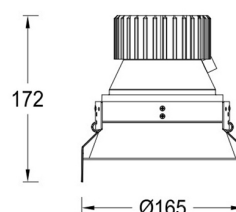

VISI

LED - Down Light

Chassi i formpressad aluminium.
Anodiserad reflektor i 99,98% aluminium.
Extern elektronikbox.
Ställbar 20°
Vridbar 360°

Aluminum die casting trim
Reflector made of high quality 99,98% pure, anodized aluminum.
External ballast box.
Adjustable 20°
Turnable 360°

Diameter	165 mm
Height	172 mm
Cut-out	158 mm
Lumen	2000/3000 lm
Kelvin	3000/4000 K
Cri	80/90
Power	230V 50 Hz
Light Source	Philips LED SLM G3
Reflector	29°
Colours	White/Black
Option	Dimmable Dali / 1-10V