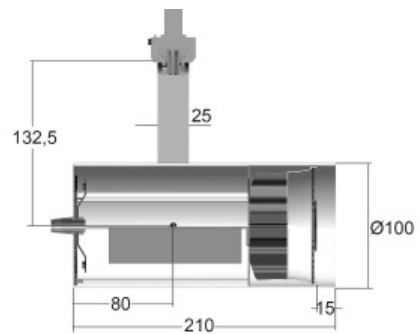

CENTI SLE30

Powered by **SORAA**

CENTI is powered with **Soraa Optical Light Engine SLE-30**. The result is directional light with near perfect light distribution, exquisitely uniform color and smooth, artifact free transitions. Beam angle range is from narrow spot to flood, combined with Soraa Snap System accessories.

Length	210 mmm
Diameter	100 mmm
Lumen	950 / 1000 / 1050 lm
Kelvin	2700K / 3000K / 4000K
Cri	95
Nominal Power	16,1
Dimming	Dali
Light Source	SORAA LED
Beam angle	9° / 25° / 36° / 60° / 36°+36°(Square) 10° - 60° (Oval) / 10°-36°(Oval)
Colours	White/Black
Option	Barn Door / Honeycomb Louvre