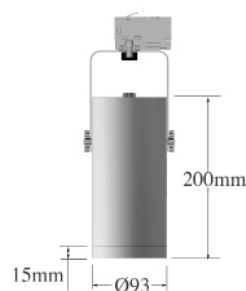

CENTI VARIO

Controlled by Casambi 

The CENTI VARIO is compatible with the Casambi solution that allows the user to control luminaires directly from their mobile devices using Bluetooth Low Energy.

Three models available - zoomable 9° - 50°.

Single CCT - (2700K / 3000K / 4000K)

Tunable White

RGBW

Diameter 93 mm
Length 200 mm
Input 48VDC
Light Source EULUM 15W
Cri 95

Colours White/Black

| ART | NAME | KELVIN | WATT | COLOUR |
|-----------------|------------|------------|------|--------|
| 74-ST-A614-0021 | Single CCT | 2700K | 15W | White |
| 74-ST-A614-0022 | Single CCT | 3000K | 15W | Black |
| 74-ST-A614-0031 | Single CCT | 3000K | 15W | White |
| 74-ST-A614-0032 | Single CCT | 3000K | 15W | Black |
| 74-ST-A614-0041 | Single CCT | 4000K | 15W | White |
| 74-ST-A614-0042 | Single CCT | 4000K | 15W | Black |
| 74-ST-A614-0081 | Tunable | 2700-4000K | 15W | White |
| 74-ST-A614-0082 | Tunable | 2700-4000K | 15W | Black |
| 74-ST-A614-0091 | RGBW | - | 15W | White |
| 74-ST-A614-0092 | RGBW | - | 15W | Black |