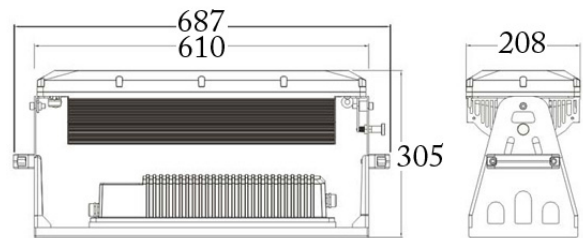

RGB + White.

Flicker free.

Die-cast aluminium housing.

Length	687 mm
Height	305 mm
Width	208 mm
Lumen	>9000lm
Power	300W
Input Voltage	AC 100-240V 50/60Hz
Light Source	27 x 10W CREE Quad-Color LEDs
IP Rating	IP66
Lens Options	20° / 30° / 40° / 60°
Option	Wireless DMX
Weight	24,1kg