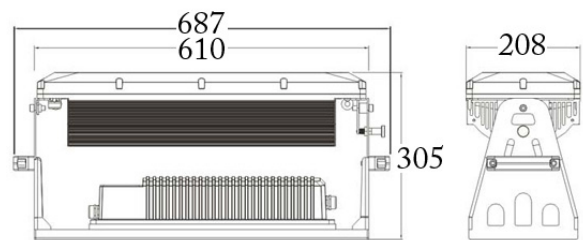

Die-cast aluminium housing.

Length	687 mm
Height	305 mm
Width	208 mm
Lumen	>9000lm
Power	300W
Input Voltage	AC 100-240V 50/60Hz
Light Source	27 x 10W CREE Quad-Color LEDs
IP Rating	IP66
Lens Options	20° / 30° / 40° / 60°
Option	Wireless DMX
Weight	24,1kg