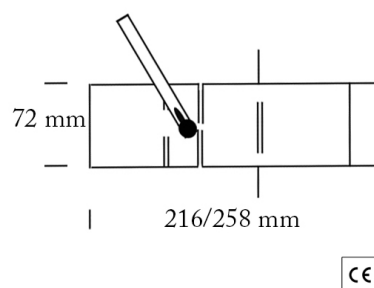

Diameter	72 mm
Length	258 mm (21° version) 216 mm (44° version)
Kelvin	3000K / 5000 K
Cri	96
Power	15W
Light Source	CITIZEN LED
Colour	White / Black
Dimmer	Integrated
Optional	Beamspreeds, Gobo Pattern Holder