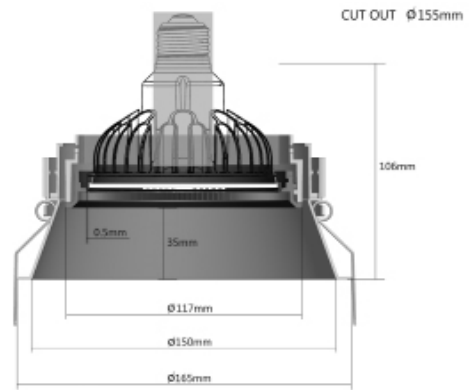

CENTI DL PAR30

Powered by **SORAA**

CENTI DL PAR30 is a Down Light powered with Soraa PAR 30. The result is directional light with near perfect light distribution, exquisitely uniform color and smooth, artifact free transitions. Beam angle range is from narrow spot to flood, combined with Soraa Snap System accessories.

Adjustable 20°

Turnable 360°

Diameter	165 mm
Height	110 mm
Cut out	Ø155 mm
Lumen	930 / 1000
Kelvin	2700K / 3000K
Cri	95
Power	18,5W
Light Source	SORAA PAR30 LED
Beam angle	9° / 25° / 36° / 60° 10° - 25° / 10°-36° (Oval)
Colours	White/Black