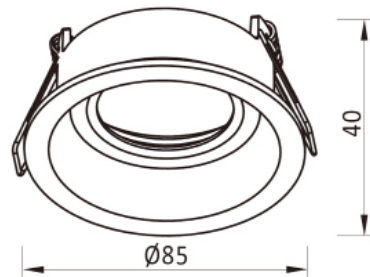

CENTI DL GU10 FIXED

Down Light

Down Light for GU10.

UGR > 10 by adding Anti Glare Ring.

Diameter	85 mm
Height	40 mm
Cut Out	75 mm
Colours	White/Black
Optional	Anti Glare Ring

ART	NAME	COLOUR
74-A-1036-0001	CENTI DL GU10	White
74-A-1036-0002	CENTI DL GU10	Black
74-A-0979	UGR < 10 Anti Glare Ring	Black