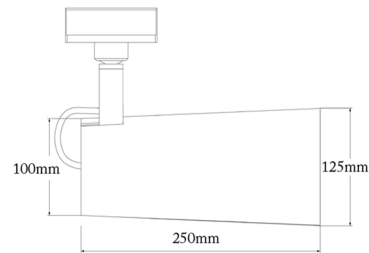

CONE MEDIUM

LED - SPOT - 3 PHASE

Chassi i aluminium.
Ställbar 90°.
Vridbar 360°.

Chassi in aluminum.
Adjustable 90°.
Turnable 360°.

Diameter 100/125 mm
Height 250 mm
Power 230 V 50 Hz
Light Source LED
Socket E27
Colours White/Black

ART	NAME	COLOUR
90-125-0201	SPOT 70 3phase	White
90-125-0202	SPOT 70 3phase	Black

NOTES

SWEDLITE