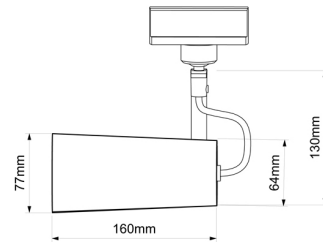

CONE SMALL

LED - SPOT 3 PHASE

Chassi i aluminium.
Ställbar 90°.
Vridbar 360°.

Chassi in aluminum.
Adjustable 90°.
Turnable 360°.

Diameter 64/77 mm
Height 150 mm
Power 230 V 50 Hz
Light Source LED
Socket GU10
Colours White/Black

ART	NAME	COLOUR
90-I25-OIO1	CONE SMALL	White
90-I25-OIO2	CONE SMALL	Black

NOTES

SWEDLITE