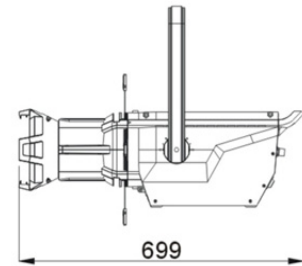

Length	699 mm
Height	508 mm
Width	350 mm
Lumen	>9000lm
Power Voltage	AC 100-240V 50/60Hz
Light Source	1 x 250W LEDs
CRI	92
IP Rating	IP20
Lens Kit*	5°/11°/14°/19°/26°/36°/50°
Weight	10 kg

Art	Name	Source	Lens
69-E-300	ELIPSE 300	1 x 250W LEDs	See Lens Kit*