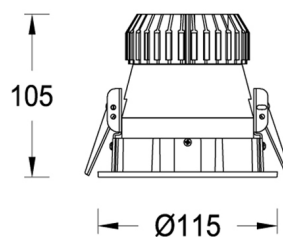

IP-Class	IP44/IP20
Diameter	115 mm
Height	105 mm
Cut-out	107 mm
Lumen	2000lm
Kelvin	2700K / 3000K
Cri	83
Power	230 V 50 Hz
Light Source	XICATO LED
Reflector	28°
Colours	White/Black
Option	Dimmable Dali / 1-10V