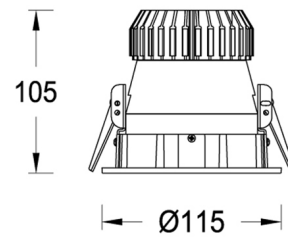

## LED - Down Light IP44/20

Chassi i formpressad aluminium.  
Anodiserad reflektor i 99,98% aluminium.  
Extern driver.

Aluminum die casting trim  
Reflector made of high quality 99,98% pure,  
anodized aluminum.  
External driver.

IP-Class	IP44/IP20
Diameter	115 mm
Height	105 mm
Cut-out	107 mm
Lumen	2000lm
Kelvin	3000/4000 K
Cri	80/90
Power	230 V 50 Hz
Light Source	Philips LED SLM G3
Reflector	28°
Colours	White/Black
Option	Dimmable Dali / 1-10V