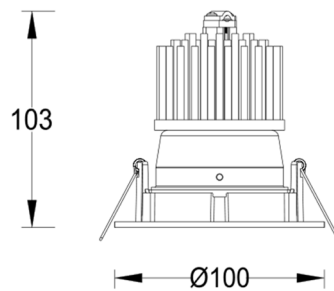

ISABEL

LED - Down Light

Chassi i formpressad aluminium.

Anodiserad reflektor i 99,98% aluminium.

Ställbar 20°

Vridbar 360°

Aluminum die casting trim

Reflector made of high quality 99,98% pure, anodized aluminum.

Adjustable 20°

Turnable 360°

Diameter	100 mm
Height	103 mm
Cut out	90 mm
Lumen	1300 lm
Kelvin	3000 K / 4000 K
Cri	>80
Power	230 V 50 Hz
Light Source	CREE LED
Reflector	35°
Option	Dimmable Dali / 1-10V
Colour	White