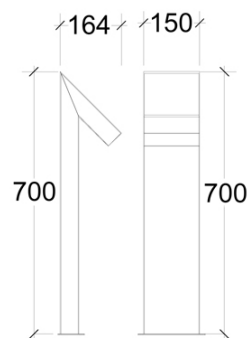

NO. 1

LED - Bollard

Pollare med chassi i pulverlackad aluminium.

Bollard with chassi in UV stable powder coated aluminium.

Height	700mm
Length	150mm
Width	164mm
Kelvin	3000/4000K
Cri	>80
Power	230V 50Hz
Driver	700 mA
Light Source	Citizen LED
Colours	White/Black

Art	Name	Kelvin	Watt	Colour
90-140-0101	No.1	3000K	6W	White
90-140-0102	No.1	3000K	6W	Black
90-140-0111	No.1	3000K	6W/DALI	White
90-140-0112	No.1	3000K	6W/DALI	Black
90-140-0201	No.1	4000K	6W	White
90-140-0202	No.1	4000K	6W	Black
90-140-0211	No.1	4000K	6W/DALI	White
90-140-0212	No.1	4000K	6W/DALI	Black