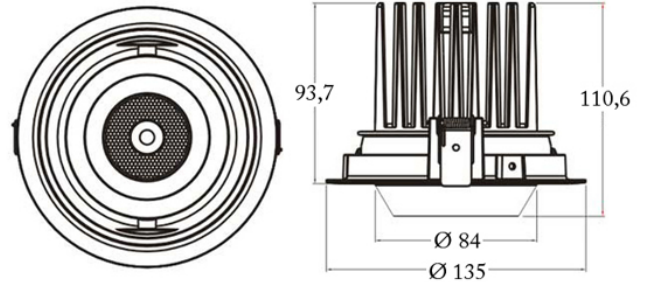

QUAD

LED - RGBW DOWN LIGHT

10W quad-color (4 in 1) Down Light.
Inbyggd driver.
DMX kanal adresseras med hjälp av den handhållna kontrollen VD-T.
Chassi i formpressad aluminium.

10W quad-color (4 in 1) Down Light.
Internal Driver.
User can set-up DMX address of the fixture by the hand-held controller VD-T.
Die-cast aluminium housing.

Diameter	135 mm
Height	110,6 mm
Cut out	125 mm
Lumen	>326lm
Power	14W
Input Voltage	DC 24V
Light Source	1 x 10 CREE Quad-Color LEDs
Beam angle	10° / 20° / 30°
Weight	0,78kg

DMX-ADDRESSER

Art	Name	Source
69-DL-10QW 5A	QUAD	CREE Quad-Color LED
69-VD-T	DMX-CONTROLLER	