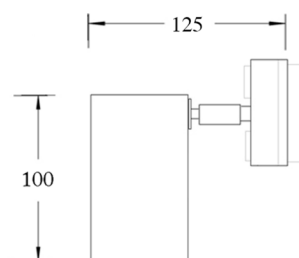

SPOT 60

LED SPOT 3 PHASE

Chassi i aluminium.

Ställbar 90°.

Vridbar 360°.

Chassi in aluminum.

Adjustable 90°.

Turnable 360°.

Diameter	60 mm
Height	125 mm
Power	230 V 50 Hz
Light Source	LED
Socket	GU10
Colours	White/Black
Option	Honeycomb Louvre

ART	NAME	COLOUR
90-106-9021	SPOT 60 3phase	White
90-106-9022	SPOT 60 3phase	Black