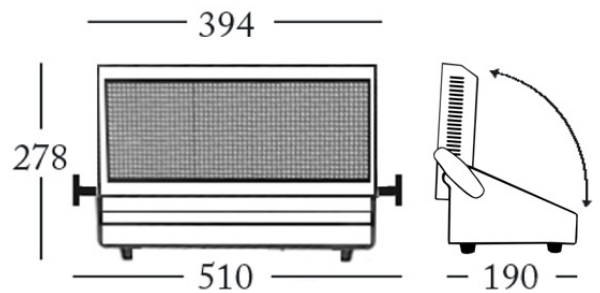

STAGE

RGB - LED PANEL

Length	510 mm
Height	280 mm
Width	190 mm
Lumen	>17000lm
Power	240W
Input Voltage	AC 100-240V 50/60Hz
Light Source	1080pcs SMD RGB(Tri-colour) LEDs
DMX Control	4 / 4 / 4 / 6 Channels
Beam Angle	120°
Weight	8,9kg

Washer.
Chassi i formpressad aluminium.

Washer.
Die-cast aluminium housing.

Art	Name	Source
69-LP-1080	STAGE	SMD RGB LEDs

Notes:

SWEDLITE