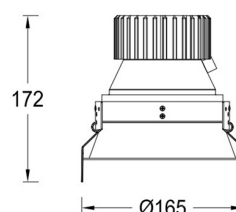

ART	NAME	SOURCE	LUMEN	KELVIN	WATT	COLOUR	HEAT SINK
74-xa-119-0201	VISI ARTIST	ARTIST	2000 lm	2700 K	26W	White	Passive
74-xa-119-0202	VISI ARTIST	ARTIST	2000 lm	2700 K	26W	Black	Passive
74-xa-119-0301	VISI ARTIST	ARTIST	2000 lm	3000 K	26W	White	Passive
74-xa-119-0302	VISI ARTIST	ARTIST	2000 lm	3000 K	26W	White	Passive

NOTES

SWEDLITE