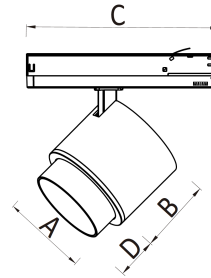

JUNE Large Zoom Spot

A= ø96mm
 B= 90mm
 C= 170 mm (type of driver)
 D= 15-31 mm

Size: ø96mm / 90mm +15-31mm / 19-60°
 Power: IN-trac adapter / Globa Pulse Trac 230V
 Light Source: CREE led 25W / 700mA / Chip lumen 3077lm
 Kelvin: 3000K / (2700K on request)
 CRI: CRI98
 Dim version: DALI / 1-10V dim.pot. / CASAMBI / TRIAC
 Colour: Black / White