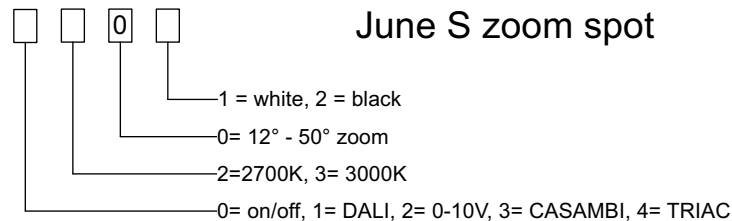

A= ø58mm
B= 87mm
C= 170 mm (type of driver)
D= 11-19 mm

Size: ø58mm / 87mm / 12-50°
Power: IN-trac adapter / Globa Pulse Trac 230V
Light Source: CREE led 12W / 350mA /
Kelvin: 3000K / (2700K on request)
CRI: CRI98
Dim version: DALI / 1-10V dim.pot. / CASAMBI / TRIAC
Colour: Black / White

Art no	Name	System Watt
74-ST-A584-	June S zoom spot	15W