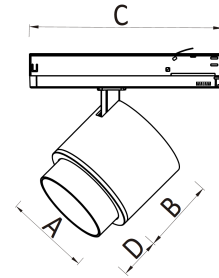

# JUNE Small Zoom Spot

A= ø58mm  
 B= 87mm  
 C= 170 mm ( type of driver )  
 D= 11-19 mm

Size: ø58mm / 87mm / 12-50°  
 Power: IN-trac adapter / Globa Pulse Trac 230V  
 Light Source: CREE led 12W / 350mA /  
 Kelvin: 3000K / ( 2700K on request )  
 CRI: CRI98  
 Dim version: DALI / 1-10V dim.pot. / CASAMBI / TRIAC  
 Colour: Black / White