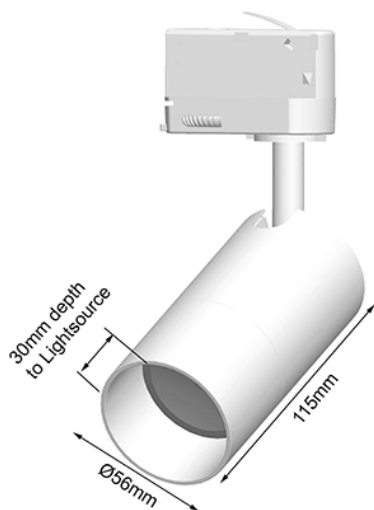

CENTI Gu10

Size:	Ø56mm / 115 mm
Power:	Multi-trac adapter
Light socket:	Gu10 / 230V
Colour:	Black / White

Art no	Name	Colour
74-ST-A689-0001	Centi Gu10	White
74-ST-A689-0002	Centi Gu10	Black

SWEDLITE

www.swedlite.se