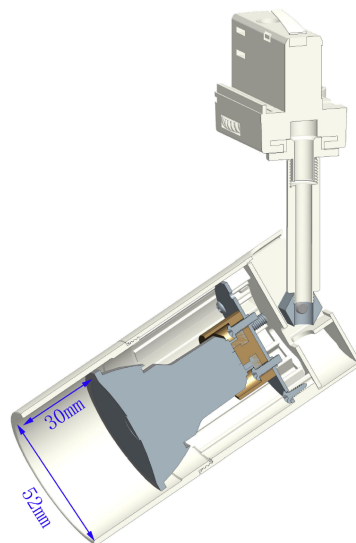

CENTI Gu10

Size:	Ø56mm / 115 mm
Power:	Multi-trac adapter
Light socket:	Gu10 / 230V
Colour:	Black / White

Art no	Name	Colour
74-ST-A689-0001	Centi Gu10	White
74-ST-A689-0002	Centi Gu10	Black

SWEDLITE

www.swedlite.se