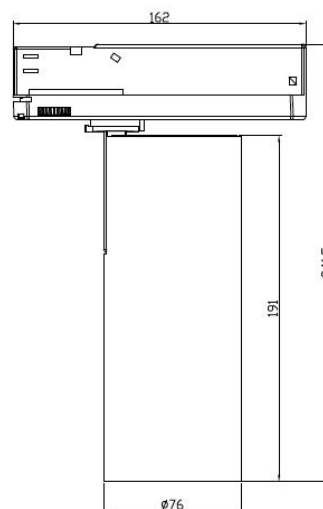

CARL led spot

- Size: \varnothing 76mm / 191 mm / 30° std.
- Power: IN-trac adapter / Globa Pulse Trac 230V
- Light Source: CREE led 25W / 700mA /
- Kelvin: 3000K / (2700K on request)
- CRI: CRI98
- Dim version: DALI / 1-10V dim.pot. / CASAMBI / TRIAC
- Colour: Black / White
- Option: Honeycomb / Blackfront
- Accessories: Barndoors black

Art no	Name	System Watt
74-ST-A249-	CARL led spot.	27W

SWEDLITE

www.swedlite.se