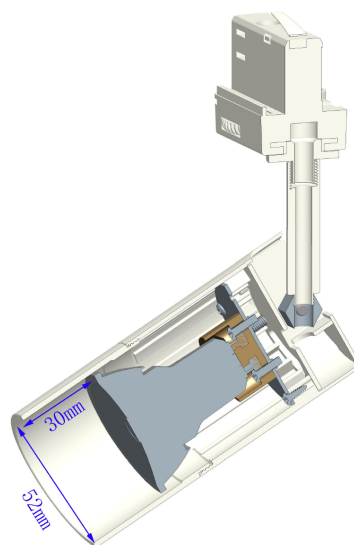

CENTI Gu10

Size: ø56mm / 115 mm
Power: Multi-trac adapter
Light socket: Gu10 / 230V
Colour: Black / White

Art no	Name	Colour
74-ST-A689-0001	Centi Gu10	White
74-ST-A689-0002	Centi Gu10	Black

SWEDLITE

www.swedlite.se