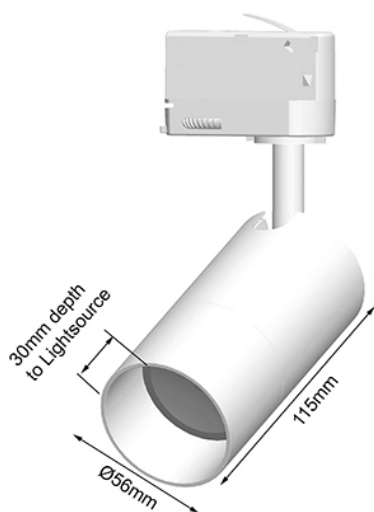

CENTI Gu10

Size: ø56mm / 115 mm
Power: Multi-trac adapter
Light socket: Gu10 / 230V
Colour: Black / White

Art no	Name	Colour
74-ST-A689-0001	Centi Gu10	White
74-ST-A689-0002	Centi Gu10	Black

SWEDLITE

www.swedlite.se