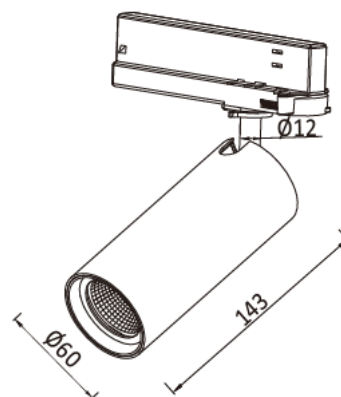

DORA S led spot

- Size: $\varnothing 60\text{mm}$ / 143 mm / 35°
- Power: IN-trac adapter / Globa Pulse Trac 230V
- Light Source: CREE led 12W / 350mA / 1150lm
- Kelvin: 3000K / (2700K on request)
- CRI: >97
- Dim version: DALI / 1-10V dim.pot. / CASAMBI / TRIAC
- Colour: Black / White
- Option: Honeycomb / Blackfront / Glass

Art no	Name	System Watt
74-ST-C284-	DORA led spot.	15W

SWEDLITE

www.swedlite.se