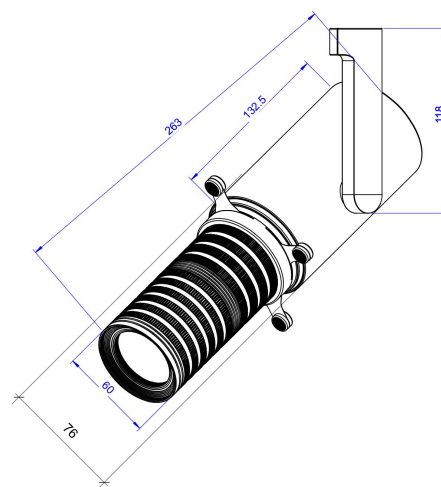

ENZO profil spot

- Size: \varnothing 60mm / H 235mm / 15° - 25°
Power: IN-trac adapter / Globa Pulse Trac 230V
Light Source: CREE led 27W / 700mA
Kelvin: 3000K / (2700K on request)
CRI: 97
Dim version: DALI / 1-10V dim.pot. / CASAMBI
Colour: Black / White
Option: Gobo holder

Art no	Name	Watt
74-ST421- <input type="checkbox"/> <input type="checkbox"/> 1 <input type="checkbox"/>	ENZO profil spot.	27W

- 1 = white, 2 = black
1 = Zoom 15°-25°
2= 2700K, 3= 3000K
0= on/off, 1= DALI, 2= 0-10V, 3= CASAMBI