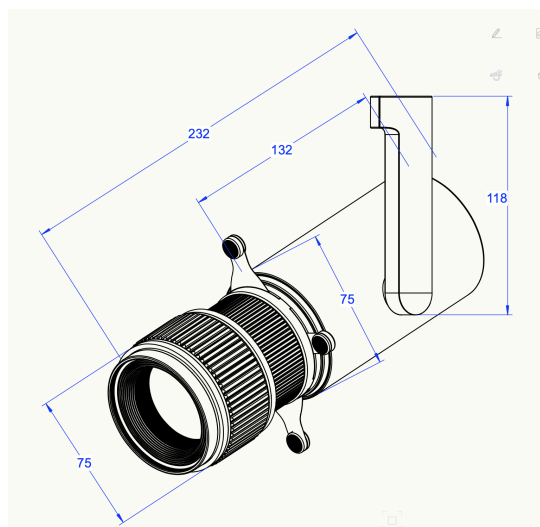

NOX profil spot

- Size: \varnothing 60mm / H 235mm / Zoom 15° - 25°
- Power: IN-trac adapter / Globa Pulse Trac 230V
- Light Source: CREE led 27W / 700mA
- Kelvin: 3000K / (2700K on request)
- CRI: 97
- Dim version: DALI / 1-10V dim.pot. / CASAMBI / TRIAC
- Colour: Black / White
- Option: Gobo holder

Art no	Name	Watt
74-ST423-	Nox profil spot.	27W

SWEDLITE

www.swedlite.se