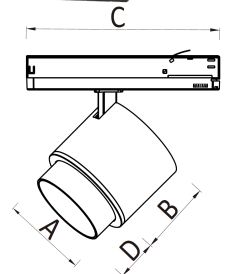

JUNE Large Zoom Spot

Size: ø96mm / 90mm +15-31mm / 19-60°
Power: IN-trac adapter / Globa Pulse Trac 230V
Light Source: CREE led 25W / 700mA / Chip lumen 3077lm
Kelvin: 3000K / (2700K on request)
CRI: CRI98
Dim version: DALI / 1-10V dim.pot. / CASAMBI / TRIAC
Colour: Black / White
Option Honeycomb 74-STA846-B
 Barndoors. 74-A-2135

A= ø96mm
 B= 90mm
 C= 170 mm (type of driver)
 D= 15-31 mm

Art no	Name	System Watt
74-ST-A582-	June L zoom spot	28W

SWEDLITE

www.swedlite.se