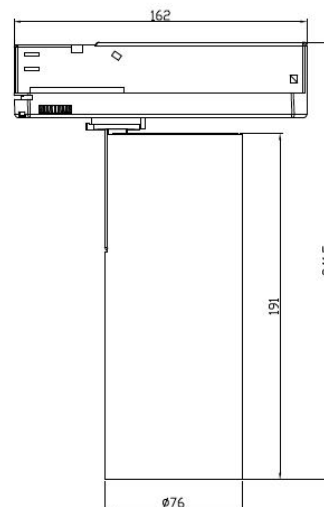

CARL Led Spot

- Size: ø76mm / 191 mm / 30° std.
- Power: IN-trac adapter / Globa Pulse Trac 230V
- Light Source: CREE led 25W / 700mA /
- Kelvin: 3000K / (2700K on request)
- CRI: CRI98
- Dim version: DALI / 1-10V dim.pot. / CASAMBI / TRIAC
- Colour: Black / White
- Option: Honeycomb / Blackfront
- Accessories: Barndoors black

Art no	Name	System Watt
74-ST-A249-	CARL led spot.	27W

SWEDLITE

www.swedlite.se