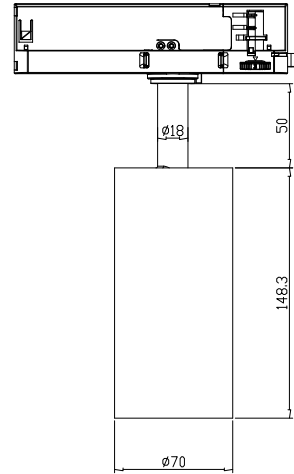

DORA L Spot

- Size: \varnothing 70mm / 148mm
- Power: IN-trac adapter / Globa Pulse Trac 230V
- Light Source: CREE led 25W / 700mA / Chip lumen 3107lm
- Kelvin: 3000K / (2700K on request)
- CRI: CRI90
- Dim version: DALI / 1-10V dim.pot. / CASAMBI / TRIAC
- Colour: Black / White
- Option
 - Honeycomb 74-A-1358
 - Barndoors. 74-A-2125

| Art no | Name | System Watt |
|-------------|-------------|-------------|
| 74-ST-A390- | DORA L spot | 25W |

SWEDLITE

www.swedlite.se