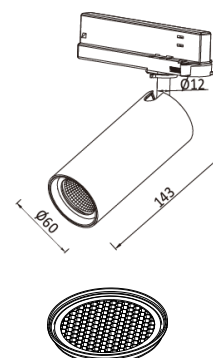

DORA S Spot

- Size: $\varnothing 60\text{mm}$ / 143 mm / 35°
- Power: IN-trac adapter / Globa Pulse Trac 230V
- Light Source: CREE led 12W / 350mA / 1150lm
- Kelvin: 3000K / (2700K on request)
- CRI: >97
- Dim version: DALI / 1-10V dim.pot. / CASAMBI / TRIAC
- Colour: Black / White
- Option: Honeycomb / Blackfront / Glass

Art no	Name	System Watt
74-ST-C284-	DORA led spot.	15W

SWEDLITE

www.swedlite.se