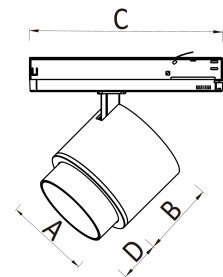

JUNE S Zoom Spot

Size: ø58mm / 87mm / 12-50°
Power: IN-trac adapter / Globa Pulse Trac 230V
Light Source: CREE led 12W / 350mA / Chip lumen 1300lm
Kelvin: 3000K / (2700K on request)
CRI: CRI98
Dim version: DALI / 1-10V dim.pot. / CASAMBI / TRIAC
Colour: Black / White
Option
 Honeycomb 74-A-3316
 Barndoors. 74-YS-A562

A= ø58mm
 B= 87mm
 C= 170 mm (type of driver)
 D= 11-19 mm

Art no	Name	System Watt
74-ST-A584-	June S zoom spot	15W

SWEDLITE

www.swedlite.se