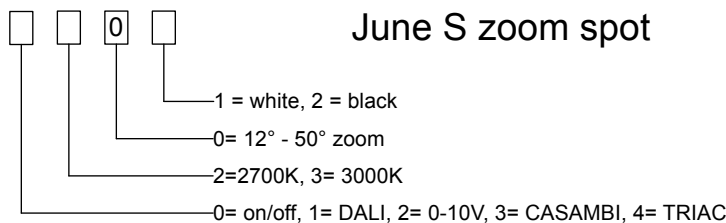

JUNE S Zoom Spot

Size: ø58mm / 87mm / 12-50°
Power: IN-trac adapter / Globa Pulse Trac 230V
Light Source: CREE led 12W / 350mA / Chip lumen 1300lm
Kelvin: 3000K / (2700K on request)
CRI: CRI98
Dim version: DALI / 1-10V dim.pot. / CASAMBI / TRIAC
Colour: Black / White
Option
 Honeycomb 74-A-3316
 Barndoors. 74-YS-A562

A= ø58mm
 B= 87mm
 C= 170 mm (type of driver)
 D= 11-19 mm

Art no	Name	System Watt
74-ST-A584-	June S zoom spot	15W

SWEDLITE

www.swedlite.se