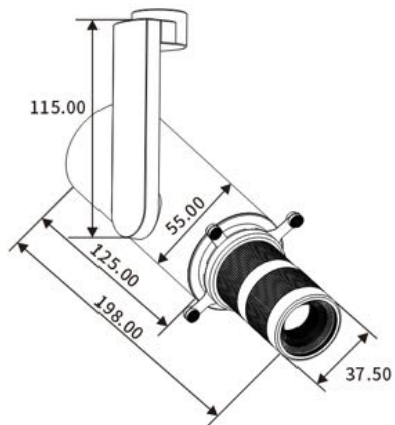

Gogh L Profile Spot

Zoom: 20°-35°
 Power: 350mA - 500mA
 Light Source: CREE led 20W / 500mA
 Kelvin: 2700K/3000K/4000K
 CRI: >97
 Dim version: DALI / CASAMBI / TRIAC / 1-10V
 Colour: Black / White
 Option: Ceiling Plate / Cup

Projection Function

Art no	Name	System Watt
62-VG5520-2035 <input type="checkbox"/>	VAN GOGH LARGE	20W

1 = white, 2 = black

SWEDLITE

www.swedlite.se