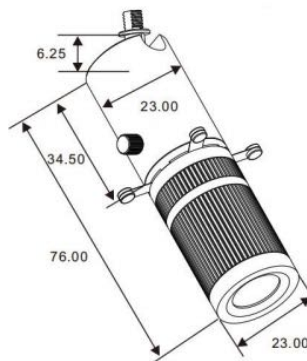

Gogh Mini Profile Spot

Zoom:	18°-35°
Power:	350mA - 700mA
Light Source:	CREE led 3W / 700mA
Kelvin:	2700K/3000K/4000K
CRI:	>97
Dim version:	DALI / CASAMBI
Colour:	Black / White
Option:	For stucchi track. 48V / DALI

Art no	Name	System Watt
62-VF2303-1835	GOGH MINI	3W

1 = white, 2 = black

SWEDLITE

www.swedlite.se