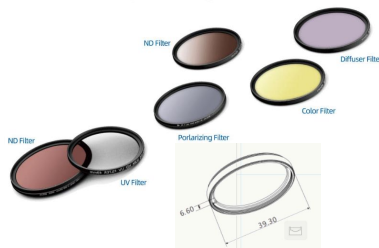

Fix optical lens: 10 / 20 / 40 degree

10° White  
62-M3-9111  
10° Black  
62-M3-9112  
20° White  
62-M3-9121  
20° Black  
62-M3-9122  
40° White  
62-M3-9141  
40° Black  
62-M3-9142

Honey Comb White  
62-M3-9211  
Honey Comb Black  
62-M3-9212

Oval Lens Black  
62-M3-9252

Variable light sheet assembly  
( Honey Comb/Stretch sheet /Wall washing/  
Soft Light sheet/ Oval Lens )

Full Snoot

Full Snoot White  
62-M3-9041  
Full Snoot Black  
62-M3-9042

HALF SNOOT

Half Snoot White  
62-M3-9051  
Half Snoot Black  
62-M3-9052

Barndoor

Barndoor White  
62-M3-9061  
Barndoor Black  
62-M3-9062

Filter

Color / ND / UV / Diffuser / Portarizing

Gobos

[www.swedlite.se](http://www.swedlite.se)