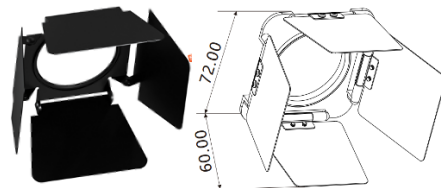

Barndoor

Barndoor White
62-M3-9061
Barndoor Black
62-M3-9062