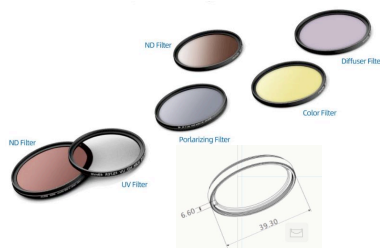

Soft Light Black
62-M3-9242

Oval Lens White
62-M3-9251

Oval Lens Black
62-M3-9252

Variable light sheet assembly
(Honey Comb/Stretch sheet /Wall washing/
Soft Light sheet/ Oval Lens)

Full Snoot

Full Snoot White
62-M3-9041
Full Snoot Black
62-M3-9042

HALF SNOOT

Half Snoot White
62-M3-9051
Half Snoot Black
62-M3-9052

Barndoor

Barndoor White
62-M3-9061
Barndoor Black
62-M3-9062

Filter

Color / ND / UV / Diffuser / Polarizing

Gobos

www.swedlite.se