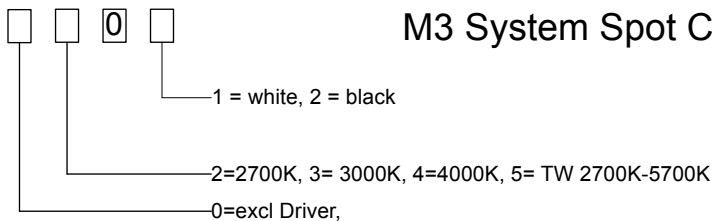

Art no	Name	System Watt

62-M3-C	M3 System Spot Ceiling Cup	10W