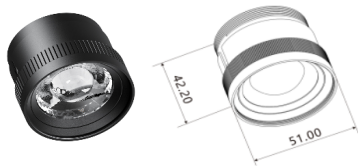

M3 System Spot Ceiling Cup

Housing: 51 X 97 mm
 Power: 250mA
 Light Source: Citizen led 10W
 Kelvin: 3000K/ option 2700K and 4000K
 Tunable White 2700K-5700K
 CRI: >98
 Dim version: DALI / CASAMBI / TRIAC / 1-10V
 Colour: Black / White

White
62-M3-9011
Black
62-M3-9012

Framing Zoom lens: 20-35°

White
62-M3-9021
Black
62-M3-9022

Zoom optical lens 10 - 50°

White
62-M3-9031
Black
62-M3-9032

Fix optical lens: 10 / 20 / 40 degree

10° White
62-M3-9111
10° Black
62-M3-9112
20° White
62-M3-9121
20° Black
62-M3-9122
40° White
62-M3-9141
40° Black
62-M3-9142

Honey Comb White
62-M3-9211
Honey Comb Black
62-M3-9212

Stretch sheet White
62-M3-9221

Stretch sheet Black
62-M3-9222

Wall washing White
62-M3-9231

Wall washing Black
62-M3-9232

Soft Light White
62-M3-9241

Soft Light Black
62-M3-9242

Oval Lens White
62-M3-9251

Oval Lens Black
62-M3-9252

Variable light sheet assembly
(Honey Comb/Stretch sheet /Wall washing/
Soft Light sheet/ Oval Lens)

Full Snoot

Full Snoot White
62-M3-9041
Full Snoot Black
62-M3-9042