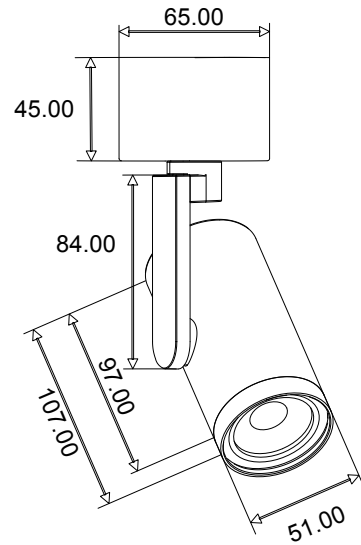

M3 System Spot Ceiling Cup

Housing: 51 X 97 mm
 Power: 250mA
 Light Source: Citizen led 10W
 Kelvin: 3000K/ option 2700K and 4000K
 Tunable White 2700K-5700K
 CRI: >98
 Dim version: DALI / CASAMBI / TRIAC / 1-10V
 Colour: Black / White

Art no	Name	System Watt
--------	------	-------------

62-M3-C	M3 System Spot Ceiling Cup	10W
---------	----------------------------	-----

SWEDLITE

www.swedlite.se

M3 System Accessories

Framing Fix lens 55°