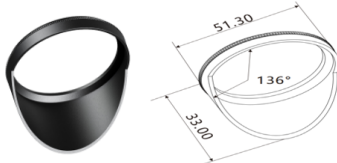

HALF SNOOT

Half Snoot White
62-M3-9051
Half Snoot Black
62-M3-9052