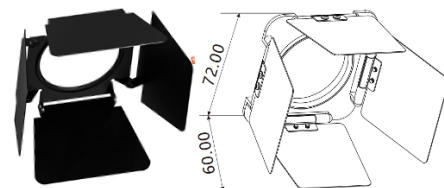

Barndoor

Barndoor White
62-M3-9061
Barndoor Black
62-M3-9062