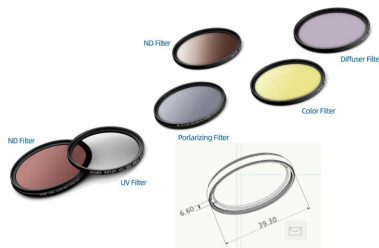

Soft Light Black
62-M3-9242

Oval Lens White
62-M3-9251

Oval Lens Black
62-M3-9252

Variable light sheet assembly
(Honey Comb/Stretch sheet /Wall washing/
Soft Light sheet/ Oval Lens)

Full Snoot

Full Snoot White
62-M3-9041
Full Snoot Black
62-M3-9042

HALF SNOOT

Half Snoot White
62-M3-9051
Half Snoot Black
62-M3-9052

Barndoor

Barndoor White
62-M3-9061
Barndoor Black
62-M3-9062

Filter

Color / ND / UV / Diffuser / Portarizing

Gobos

www.swedlite.se