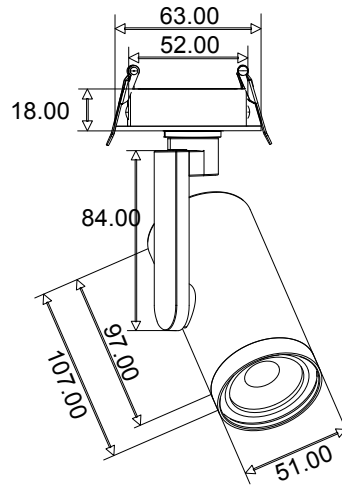

M3 System Spot Recessed

Housing: 51 X 97 mm
 Power: 250mA
 Light Source: Citizen led 10W
 Kelvin: 3000K/ option 2700K and 4000K
 Tunable White 2700K-5700K
 CRI: >97
 Dim version: DALI / CASAMBI / TRIAC / 1-10V
 Colour: Black / White
 Cut out: Ø 52 mm

Art no	Name	System Watt
62-M3-R- 0 0 0 0	M3 System Spot Recessed	10W

1 = white, 2 = black
 2=2700K, 3= 3000K, 4=4000K, 5= TW 2700K-5700K
 0=excl Driver,

SWEDLITE

www.swedlite.se

M3 System Accessories

Framing Fix lens 55°