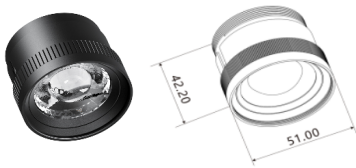

M3 System Spot Recessed

Housing: 51 X 97 mm
 Power: 250mA
 Light Source: Citizen led 10W
 Kelvin: 3000K/ option 2700K and 4000K
 Tunable White 2700K-5700K
 CRI: >97
 Dim version: DALI / CASAMBI / TRIAC / 1-10V
 Colour: Black / White
 Cut out: Ø 52 mm

White
62-M3-9011
Black
62-M3-9012

Framing Zoom lens: 20-35°

White
62-M3-9021
Black
62-M3-9022

Zoom optical lens 10 - 50°

White
62-M3-9031
Black
62-M3-9032

Fix optical lens: 10 / 20 / 40 degree

10° White
62-M3-9111
10° Black
62-M3-9112
20° White
62-M3-9121
20° Black
62-M3-9122
40° White
62-M3-9141
40° Black
62-M3-9142

Honey Comb White
62-M3-9211
Honey Comb Black
62-M3-9212

Stretch sheet White
62-M3-9221

Stretch sheet Black
62-M3-9222

Wall washing White
62-M3-9231

Wall washing Black
62-M3-9232

Soft Light White
62-M3-9241

Soft Light Black
62-M3-9242

Oval Lens White
62-M3-9251

Oval Lens Black
62-M3-9252

Variable light sheet assembly
(Honey Comb/Stretch sheet /Wall washing/
Soft Light sheet/ Oval Lens)

Full Snoot

Full Snoot White
62-M3-9041
Full Snoot Black
62-M3-9042