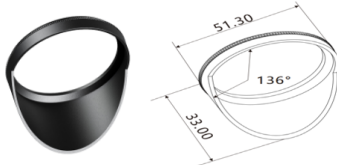

HALF SNOOT

Half Snoot White
62-M3-9051
Half Snoot Black
62-M3-9052