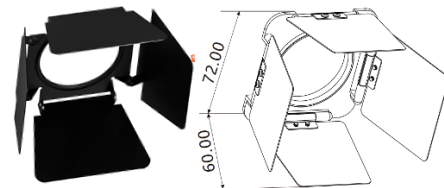

Barndoor

Barndoor White
62-M3-9061
Barndoor Black
62-M3-9062