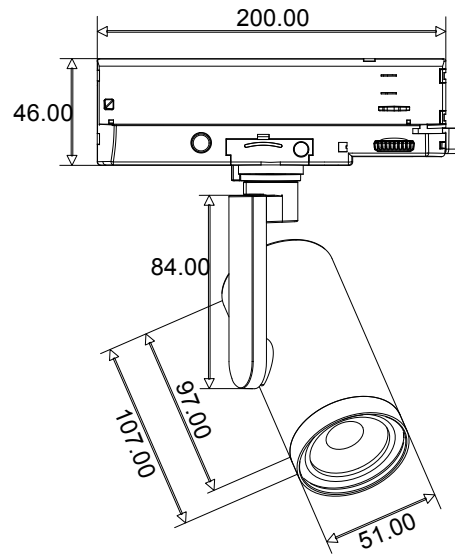

# M3 System Spot Trac

Housing: 51 X 97 mm  
 Power: 250mA  
 Light Source: Citizen led 10W  
 Kelvin: 3000K/ option 2700K and 4000K  
 Tunable White 2700K-5700K  
 CRI: >98  
 Dim version: DALI / CASAMBI / TRIAC / 1-10V  
 Colour: Black / White  
 Option: Ceiling Plate / Cup