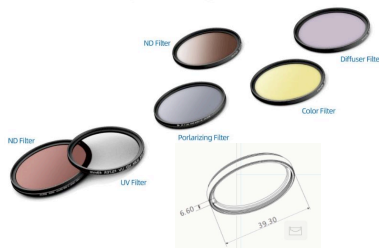

Oval Lens Black  
62-M3-9252

Variable light sheet assembly  
( Honey Comb/Stretch sheet /Wall washing/  
Soft Light sheet/ Oval Lens )

Full Snoot

Full Snoot White  
62-M3-9041  
Full Snoot Black  
62-M3-9042

HALF SNOOT

Half Snoot White  
62-M3-9051  
Half Snoot Black  
62-M3-9052

Barndoor

Barndoor White  
62-M3-9061  
Barndoor Black  
62-M3-9062

Filter

Color / ND / UV / Diffuser / Polarizing

Gobos

[www.swedlite.se](http://www.swedlite.se)