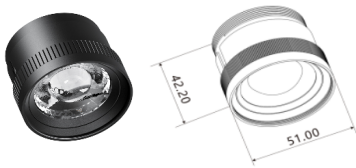

# M3 System Spot Trac

Housing: 51 X 97 mm  
 Power: 250mA  
 Light Source: Citizen led 10W  
 Kelvin: 3000K/ option 2700K and 4000K  
 Tunable White 2700K-5700K  
 CRI: >98  
 Dim version: DALI / CASAMBI / TRIAC / 1-10V  
 Colour: Black / White  
 Option: Ceiling Plate / Cup

# M3 System Accessories

Framing Fix lens 55°

White  
62-M3-9011  
Black  
62-M3-9012

Framing Zoom lens: 20-35°

White  
62-M3-9021  
Black  
62-M3-9022

Zoom optical lens 10 - 50°

White  
62-M3-9031  
Black  
62-M3-9032

Fix optical lens: 10 / 20 / 40 degree

10° White  
62-M3-9111  
10° Black  
62-M3-9112  
20° White  
62-M3-9121  
20° Black  
62-M3-9122  
40° White  
62-M3-9141  
40° Black  
62-M3-9142

Honey Comb White  
62-M3-9211  
Honey Comb Black  
62-M3-9212