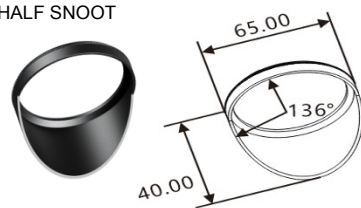

HALF SNOOT

Half Snoot White
62-M5-9051
Half Snoot Black
62-M5-9052