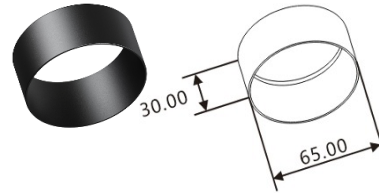

M5 System Accessories

Framing Zoom lens: 20-35°

White
62-M5-9021
Black
62-M5-9022

Fix optical lens: 10 / 20 / 40 degree

10° White
62-M5-9111
10° Black
62-M5-9112
20° White
62-M5-9121
20° Black
62-M5-9122
40° White
62-M5-9141
40° Black
62-M5-9142

Zoom optical lens 10 - 50°

White
62-M5-9031
Black
62-M5-9032

Full Snoot

Full Snoot White
62-M5-9041
Full Snoot Black
62-M5-9042

Honey Comb White
62-M5-9211
Honey Comb Black
62-M5-9212

Stretch sheet White
62-M5-9221

Stretch sheet Black
62-M5-9222

Wall washing White
62-M5-9231

Wall washing Black
62-M5-9232

Soft Light White
62-M5-9241

Soft Light Black
62-M5-9242

Oval Lens White
62-M5-9251

Oval Lens Black
62-M5-9252

Variable light sheet assembly
(Honey Comb/Stretch sheet /Wall washing/
Soft Light sheet/ Oval Lens)