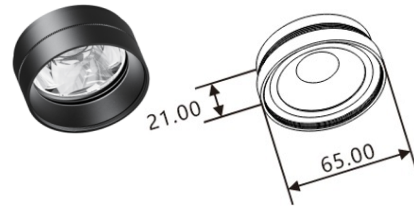

M5 System Accessories

Framing Zoom lens: 20-35°

White
62-M5-9021
Black
62-M5-9022

Fix optical lens: 10 / 20 / 40 degree

10° White
62-M5-9111
10° Black
62-M5-9112
20° White
62-M5-9121
20° Black
62-M5-9122
40° White
62-M5-9141
40° Black
62-M5-9142

Zoom optical lens 10 - 50°

White
62-M5-9031
Black
62-M5-9032

Full Snoot

Full Snoot White
62-M5-9041
Full Snoot Black
62-M5-9042

Honey Comb White
62-M5-9211
Honey Comb Black
62-M5-9212

Stretch sheet White
62-M5-9221

Stretch sheet Black
62-M5-9222

Wall washing White
62-M5-9231

Wall washing Black
62-M5-9232

Soft Light White
62-M5-9241

Soft Light Black
62-M5-9242

Oval Lens White
62-M5-9251

Oval Lens Black
62-M5-9252

Variable light sheet assembly
(Honey Comb/Stretch sheet /Wall washing/
Soft Light sheet/ Oval Lens)