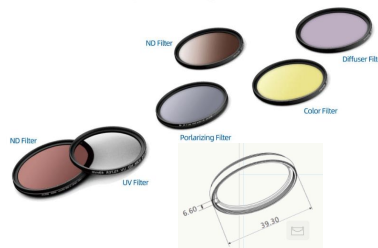

Stretch sheet Black
62-M5-9222

Wall washing White
62-M5-9231

Wall washing Black
62-M5-9232

Soft Light White
62-M5-9241

Soft Light Black
62-M5-9242

Oval Lens White
62-M5-9251

Oval Lens Black
62-M5-9252

Variable light sheet assembly
(Honey Comb/Stretch sheet /Wall washing/
Soft Light sheet/ Oval Lens)

Barndoor

Barndoor White
62-M5-9061
Barndoor Black
62-M5-9062

HALF SNOOT

Half Snoot White
62-M5-9051
Half Snoot Black
62-M5-9052

Gobos

Filter

Color / ND / UV / Diffuser / Polarizing

www.swedlite.se