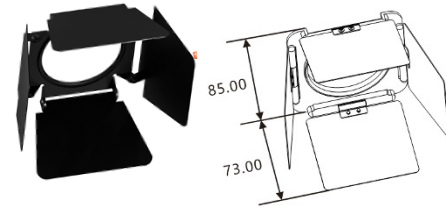

Barndoor

Barndoor White
62-M5-9061
Barndoor Black
62-M5-9062